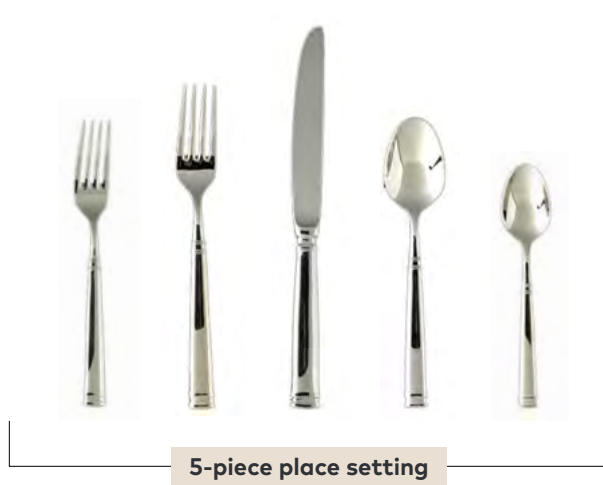

f

fortessa

Bistro

Rounded for comfort, banded for an added flair, Bistro's contemporary design enhances your haute cuisine.

Bistro

18/10 Stainless Steel

Salad/Dessert Fork 1.5.130.00.012 7.1" (18.1cm)	Table Fork 1.5.130.00.002 8.1" (20.5cm)	Table Knife 1.5.130.00.005 9.6" (24.5cm)	Oval Soup Spoon 1.5.130.00.011 7.1" (18.1cm)	Tea/Coffee Spoon 1.5.130.00.021 6" (15.3cm)
--	--	---	---	--