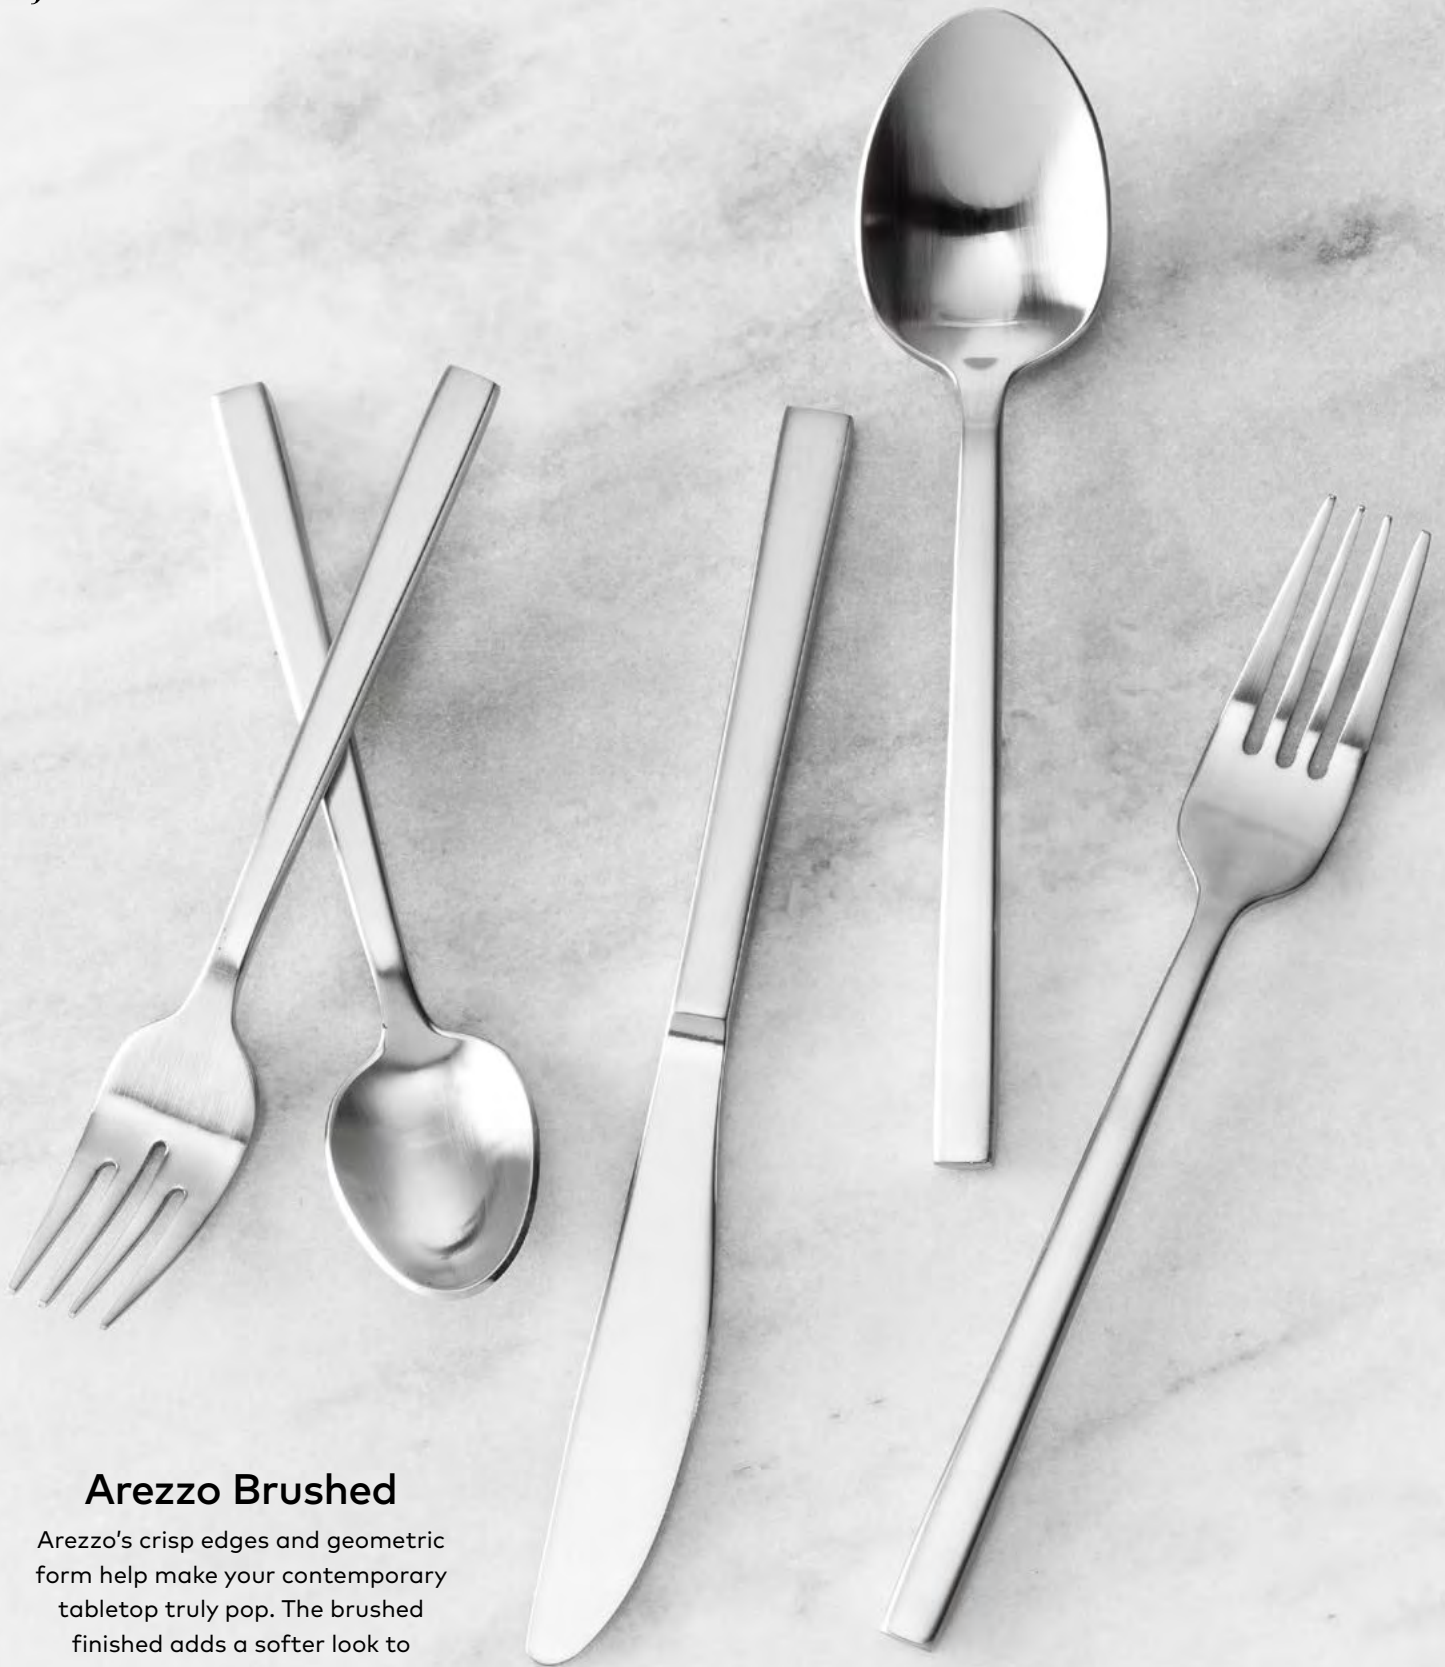

Serving Fork
1.5.165.00.026
9.25" (23.5cm)

Dessert Knife
1.5.165.00.015
8" (20cm)

Serving Spoon
1.5.165.00.027
9.3" (23.6cm)

fortessa

Arezzo Brushed

Arezzo's crisp edges and geometric form help make your contemporary tabletop truly pop. The brushed finished adds a softer look to counter the square handles.