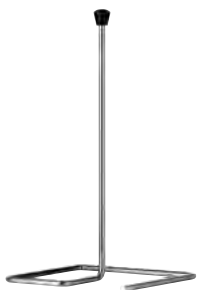

Decanter Dryer Stand
0019.111981
14.5x9.6" (36.8x24.4cm)
1/pack