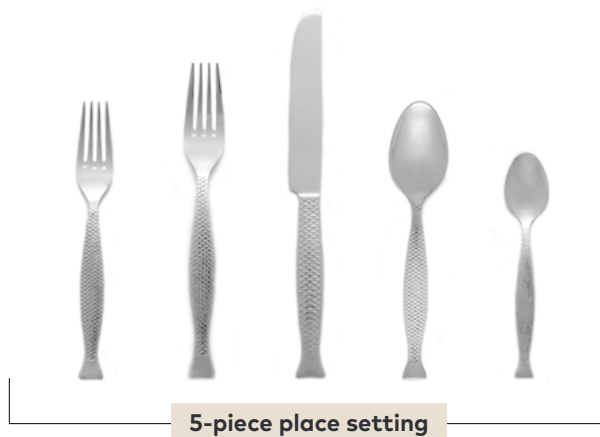

Siren

18/0 Stainless Steel

Salad/Dessert Fork
DVMETD800012
6.9" (17.5cm)

Table Fork
DVMETD800002
7.9" (20.1cm)

Table Knife
DVMETD800005
9.3" (23.6cm)

Oval Soup Spoon
DVMETD800011
6.9" (17.5cm)

Tea/Coffee Spoon
DVMETD800021
5.6" (14.2cm)

Also Available

Bouillon Spoon
DVMETD800003
6.8" (17.3cm)

Cake Fork
DVMETD800038
5.9" (15.1cm)