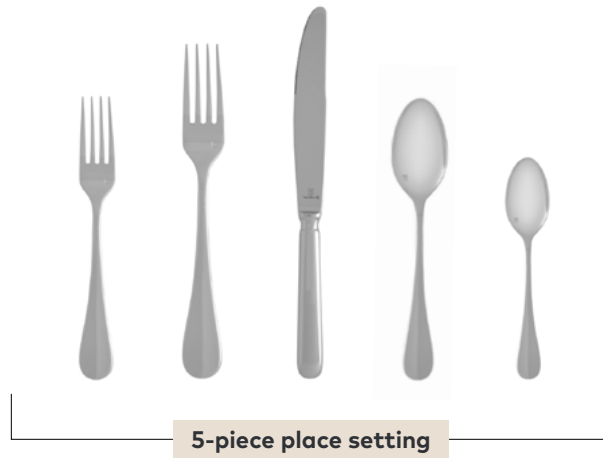

While dishwasher safe, hand washing will extend the life of the product.

f

fortessa

Luxe

Simplicity itself is the hallmark of this timeless design with its graceful, rounded base and classic look.

Luxe

18/10 Stainless Steel