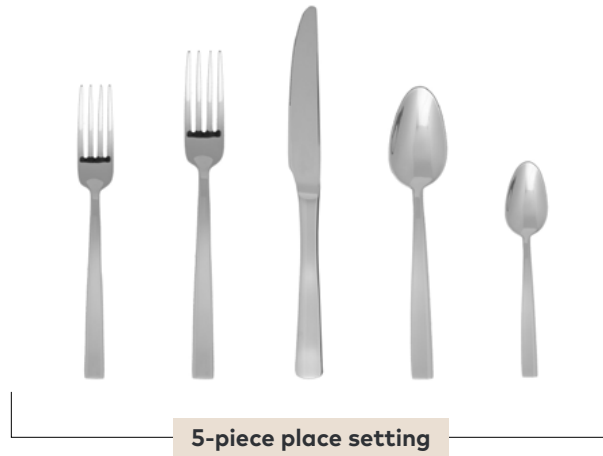

Catana

18/10 Stainless Steel

Salad/Dessert Fork 1.5.900.00.012 8.5" (21.6cm)	Table Fork 1.5.900.00.002 8.2" (20.8cm)	Table Knife 1.5.900.00.005 9.3" (23.6cm)	Oval Soup Spoon 1.5.900.00.011 7.4" (18.7cm)	Tea/Coffee Spoon 1.5.900.00.021 5.5" (13.9cm)