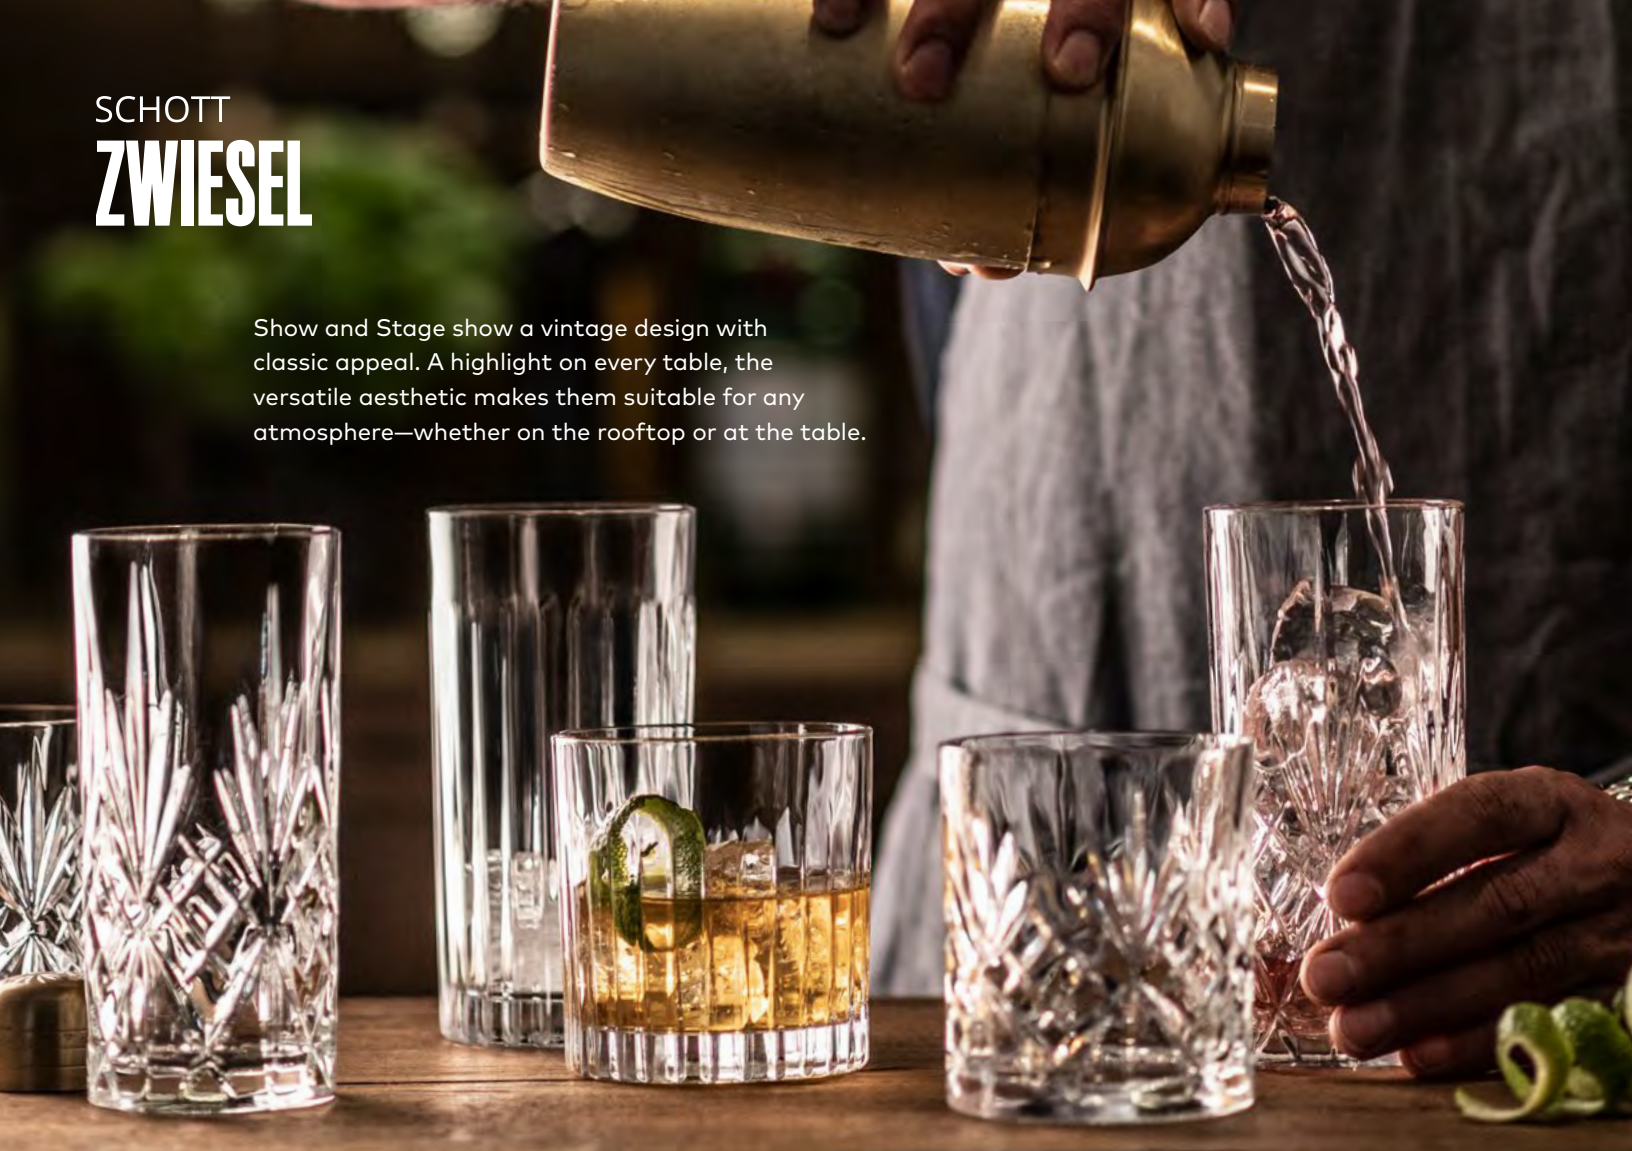

Show and Stage show a vintage design with classic appeal. A highlight on every table, the versatile aesthetic makes them suitable for any atmosphere—whether on the rooftop or at the table.

Basic Bar Selection | Show & Stage

Pressed Crystal Glass

*Corresponding glass rack