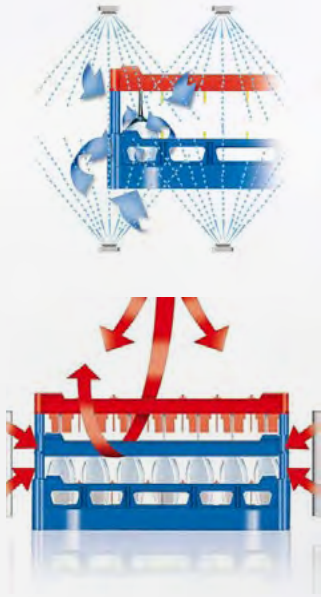

Thoughtfully designed glass and cup racks ideal for your washing needs.

Glass & Cup Racks

Modular

Our modular design allows for easy adjustment

Customized

Racks are customized to best fit every glass. A rack that's customized for the measurement of every glass! The height of the rack can be precisely adjusted and customized to the height of the glasses.

Open Design

Less glass breakage and open design. The open rack design ensures water access for a cleaner wash and allows glasses to dry more quickly. At the same time, contents are easily seen while maintaining optimal protection.

Ergonomic

Lightweight and ergonomic. Rounded edges, comfortable hand holds, lightweight design and stackability makes transportation easy.

Efficient

Efficient Wash Design (EWD). This patented technology limits carry over water; the water trapped in the rack that moves with the rack through the compartments of the dish machine. As this water is distributed through the wash cycles, it effects the chemical ratios which the machine corrects using additional water and chemicals. The open rack design results in less carry over water, saving on chemicals, water, and energy while providing maximum results.